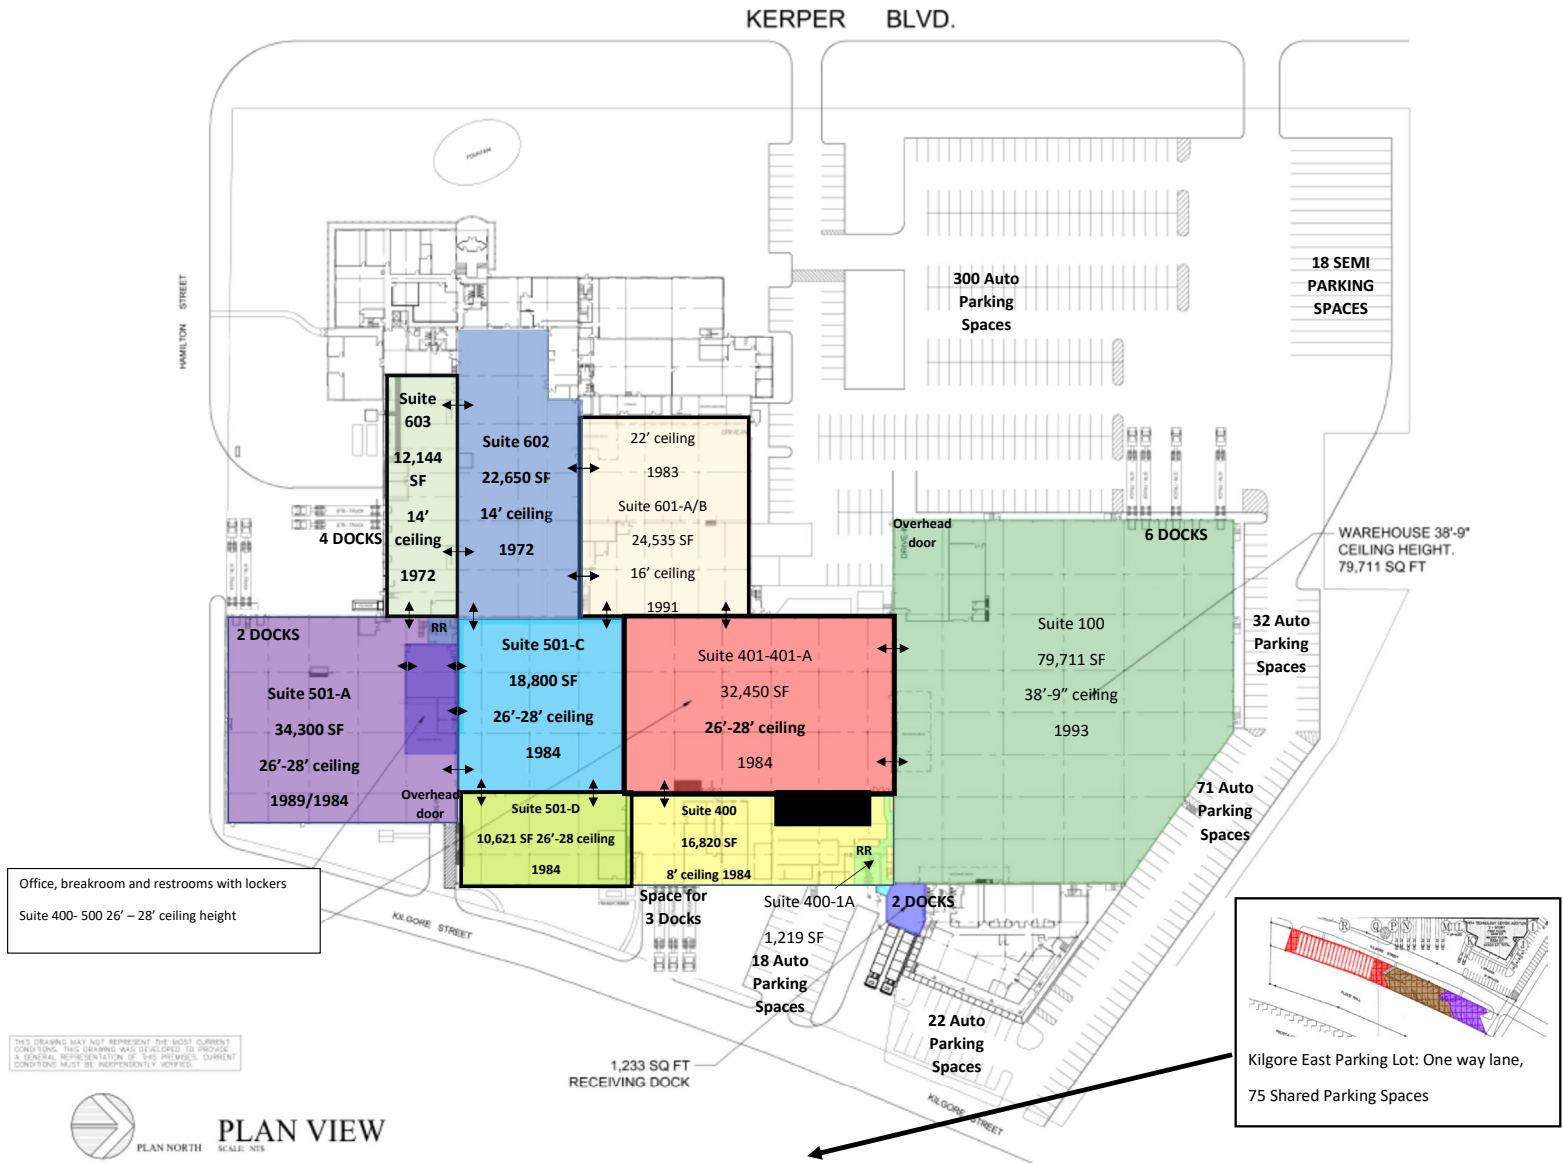

NOW AVAILABLE: FOR LEASE

2460 Kerper Blvd. • Dubuque, Iowa 52001

[Click here to view video!](#)

**Multi-Tenant • Office
Warehouse • Industrial**

- 387,207 SF total complex
- 5,434-47,270 SF office space available
- 10,000-100,000 SF warehouse and plant space available
- 15.19 acres
- 12'-39' clear height
- 3 grade level overhead doors
- 15 loading docks with levelors
- Ability to add 5 potential docks
- Tri-State Location and easy access to highways 61/151 and 20
- Centralized location of Chicago, Des Moines, St. Louis

**On-Site Facility Management
provided by Gronen Properties
563.557.7010**

For Information Contact

NOW AVAILABLE: FOR LEASE

2460 Kerper Blvd. • Dubuque, Iowa 52001

LEASE RATES

Warehouse:

\$4.00 psf - 14' ceiling height

\$4.00 psf - 16' ceiling height

\$4.25 psf - 21' ceiling height

\$4.50 psf - 28' ceiling height

NNN \$1.95 PSF CAM (Includes utilities, taxes, and insurance)

\$4.50 psf - 38' ceiling height

Modified Gross \$1.95 PSF CAM (tenant pays gas)

Floors:
2 Story Office, Single Story Warehouse

Power:
277/480, 400 KW Emergency Generator

Parking:
588 Spaces, 6 Handicap

Elevator:
Passenger: (1) 2,000, (1) 3,500
Freight: None

- Established Office/Industrial Park
- Private and Open Office Space
- Caterpillar Backup Generator
- Existing Buss Bar
- 16,000 Amps Heavy/3 Phase Power
- Warehouse New Roof and Lighting
- Sprinkler System
- Security Card Access
- Potential Building Expansion Opportunities
- Near Mississippi River Walk